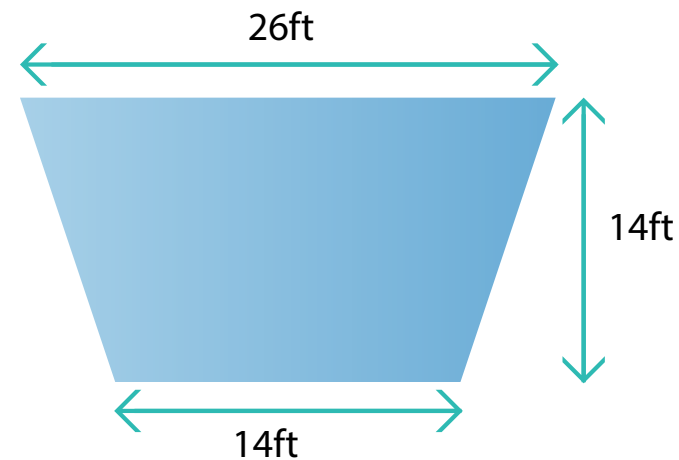

Venue Branding Options

Hoarding (Lit) at Main Entrance

Visitors will be able to notice your brand while entering the Exhibition Venue.

Frame Size	19.7 ft W x 9.11 ft H
Text Visibility	18.7 ft W x 8.11 ft H
Total No.	1 only
Charges	Rs. 50,000 + taxes

Size	30 ft W x 10 ft H
Total Nos.	2 nos
Charges	Rs. 50,000 + taxes per unit

Trapezium Display

Visitors will be able to notice your brand while entering the Exhibition Area.

Frame Size	Top W 25 ft, H 14 ft Bottom W x 13.5 ft H
Text visibility	Top W 24 ft, H 13 ft Bottom W x 12.5 ft H
Total No.	9 nos.
Charges	Rs. 20,000 for one side & Rs. 60,000 for 4 sides.

T.F.O to Halls Entrance Pole

Visitors will be able to notice your brand while entering the Exhibition Halls.

Size	10 ft H x 4 ft W
Total No.	14
Charges	Rs. 3,000 per side & Rs. 5,000 for 2 sides.

Hall Fascia (Co-branding)

Visitors will be able to notice your brand while entering the Exhibition Hall.

Size	30 ft W x 10 ft H
Charges	Rs. 50,000+ taxes

Hall Side Display

Visitors will be able to notice your brand and Exhibitor Layout while entering the Exhibition Hall.